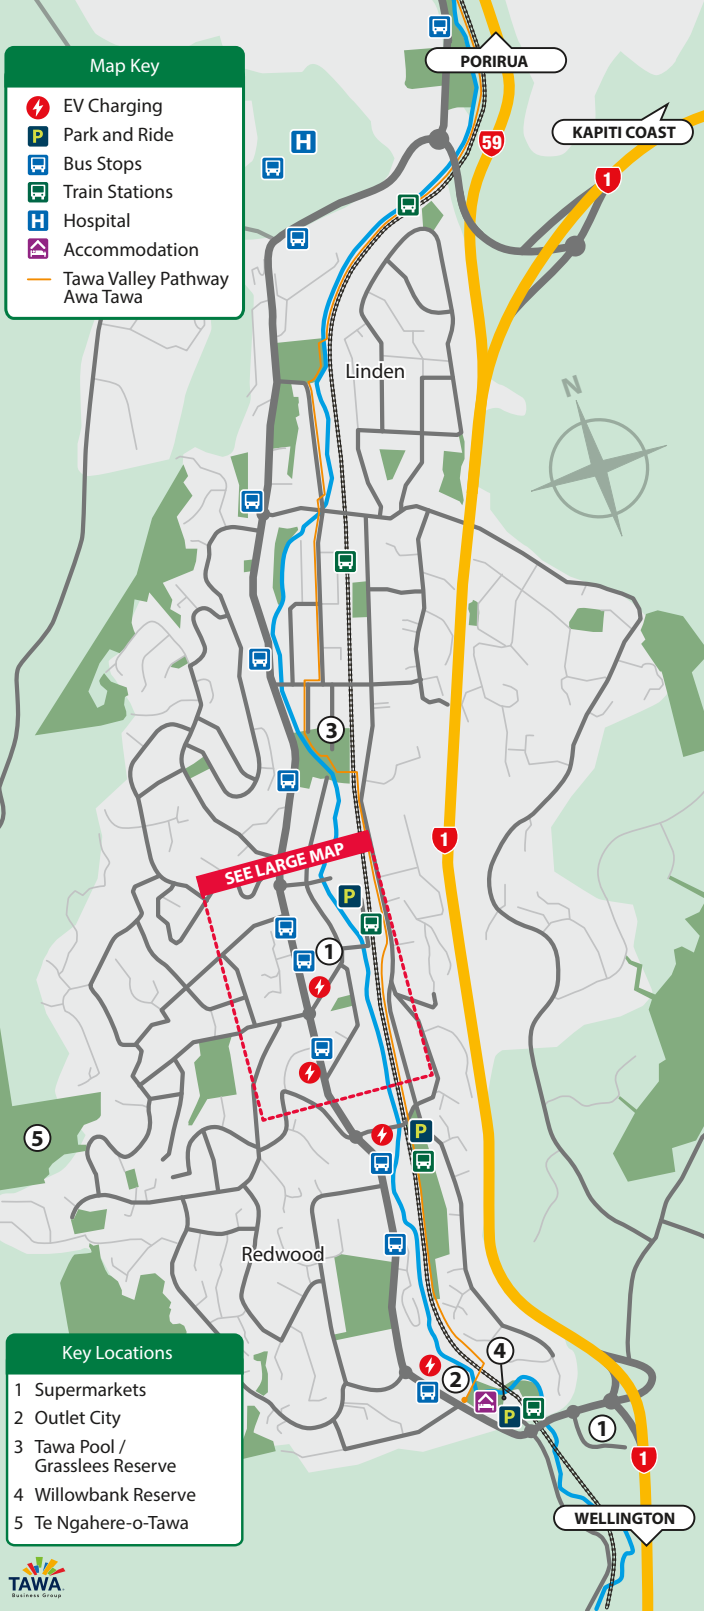

### Map Key

-  EV Charging
-  Park and Ride
-  Bus Stops
-  Train Stations
-  Hospital
-  Accommodation
-  Tawa Valley Pathway Awa Tawa

### Key Locations

- 1 Supermarkets
- 2 Outlet City
- 3 Tawa Pool / Grasslees Reserve
- 4 Willowbank Reserve
- 5 Te Ngahere-o-Tawa